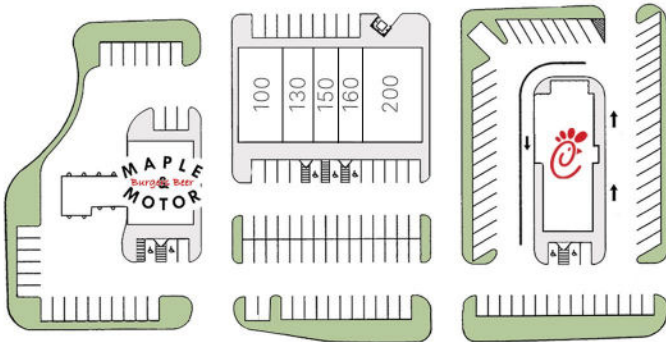

PRESTON & BELTLINE

14999 PRESTON RD. | DALLAS, TX 75254

SITE PLAN

TENANT LIST

14999 PRESTON RD.

BLDG A	Tom Thumb
A-400	Odyssey Pets
A-440	Dream Mattress
A-460	Ross Howard Designs
B-600	Salon Republic
B-620	Whatchamacallit
C-100	Taco Joint
C-102	Sushi Go
C-104	Burger Island
C-108	ATI Therapy
C-112	Stride Fitness
D-200	Foot Therapy Spa
D-208	Gold Rush
D-216	Nail Court
D-226	Maple Street Biscuit Co.
BLDG E	Bank of America
BLDG F	±3,500 sf AVAILABLE *

5920 BELTLINE RD.

300	FastSigns
305	Dep Lashes
310	Bong's Tailor
315	Asurion Tech Repair
320	Body & Brain Yoga

14949 PRESTON RD.

Tom Thumb Fuel

14897 PRESTON RD.

Chick-fil-A

14891 PRESTON RD.

100	Crumbl Cookies
130	Pho DK
150	Subway
160	Preston Eye Center
200	Modern Dentistry

14885 PRESTON RD.

Maple & Motor Burgers

* TENANT CURRENTLY OPERATING *
(PLEASE DO NOT DISTURB EMPLOYEES)

ALEXIS DR.

PRESTON RD.

BELTLINE RD.